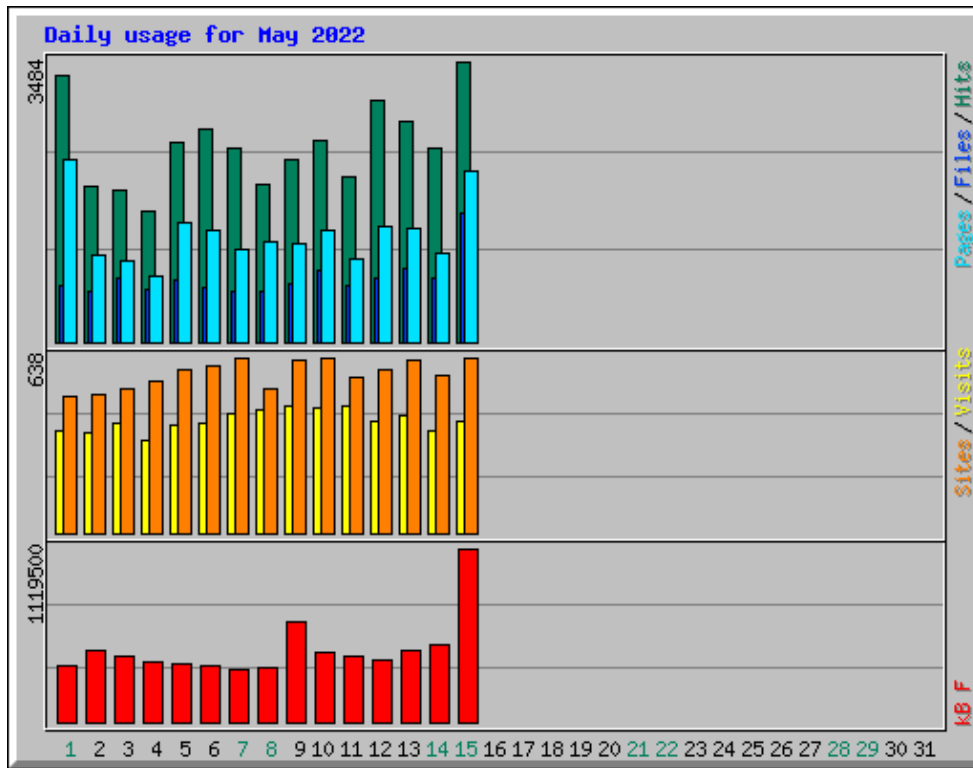

Website Statistics to May 15, 2022

Daily Statistics for May 2022												
Day	Hits		Files		Pages		Visits		Sites		kB F	
1	3301	9.00%	693	5.84%	2252	11.17%	371	6.05%	494	9.99%	357473	5.07%
2	1934	5.28%	632	5.33%	1081	5.36%	364	5.94%	500	10.11%	463942	6.58%
3	1887	5.15%	794	6.69%	1011	5.01%	401	6.54%	527	10.66%	428272	6.07%
4	1624	4.43%	643	5.42%	814	4.04%	337	5.50%	549	11.10%	385657	5.47%
5	2467	6.73%	765	6.45%	1485	7.37%	393	6.41%	594	12.01%	375271	5.32%
6	2637	7.19%	678	5.71%	1392	6.90%	398	6.49%	610	12.34%	364890	5.17%
7	2402	6.55%	622	5.24%	1138	5.64%	435	7.10%	632	12.78%	333187	4.72%
8	1966	5.36%	638	5.38%	1250	6.20%	446	7.28%	521	10.54%	346898	4.92%
9	2274	6.20%	713	6.01%	1231	6.11%	459	7.49%	625	12.64%	651386	9.24%
10	2493	6.80%	900	7.58%	1395	6.92%	456	7.44%	638	12.90%	443128	6.28%
11	2052	5.60%	691	5.82%	1023	5.07%	459	7.49%	566	11.45%	418396	5.93%
12	3009	8.21%	800	6.74%	1435	7.12%	407	6.64%	592	11.97%	394397	5.59%
13	2737	7.47%	909	7.66%	1415	7.02%	428	6.98%	628	12.70%	465724	6.60%
14	2395	6.53%	790	6.66%	1113	5.52%	374	6.10%	570	11.53%	504374	7.15%
15	3484	9.50%	1598	13.47%	2127	10.55%	407	6.64%	634	12.82%	1119500	15.87%

Visitor Statistics 2022

Visitor Statistics 2021