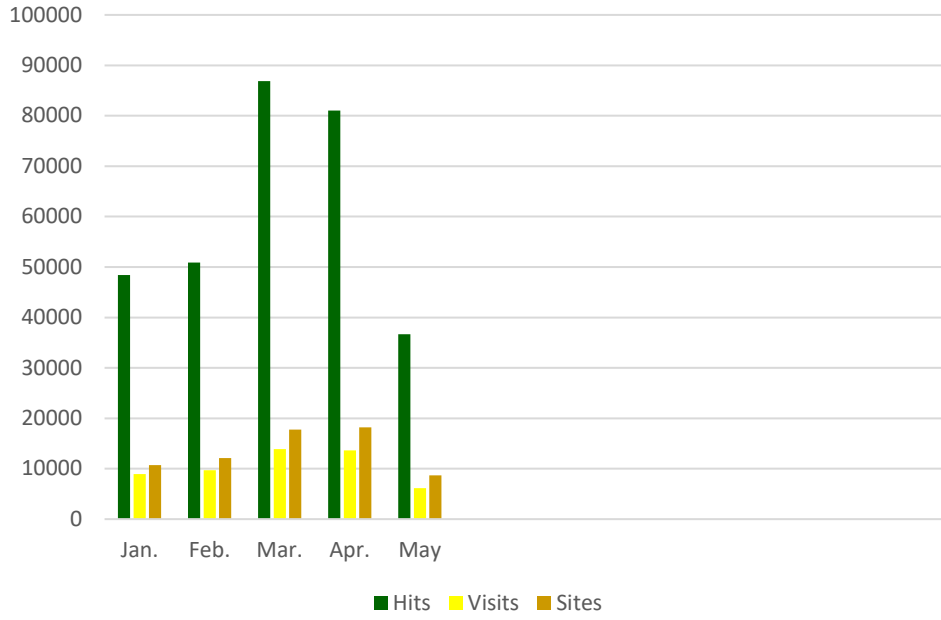

Website Statistics to May 15, 2022

Daily Statistics for May 2022												
Day	Hits		Files		Pages		Visits		Sites		kB F	
1	3301	9.00%	693	5.84%	2252	11.17%	371	6.05%	494	9.99%	357473	5.07%
2	1934	5.28%	632	5.33%	1081	5.36%	364	5.94%	500	10.11%	463942	6.58%
3	1887	5.15%	794	6.69%	1011	5.01%	401	6.54%	527	10.66%	428272	6.07%
4	1624	4.43%	643	5.42%	814	4.04%	337	5.50%	549	11.10%	385657	5.47%
5	2467	6.73%	765	6.45%	1485	7.37%	393	6.41%	594	12.01%	375271	5.32%
6	2637	7.19%	678	5.71%	1392	6.90%	398	6.49%	610	12.34%	364890	5.17%
7	2402	6.55%	622	5.24%	1138	5.64%	435	7.10%	632	12.78%	333187	4.72%
8	1966	5.36%	638	5.38%	1250	6.20%	446	7.28%	521	10.54%	346898	4.92%
9	2274	6.20%	713	6.01%	1231	6.11%	459	7.49%	625	12.64%	651386	9.24%
10	2493	6.80%	900	7.58%	1395	6.92%	456	7.44%	638	12.90%	443128	6.28%
11	2052	5.60%	691	5.82%	1023	5.07%	459	7.49%	566	11.45%	418396	5.93%
12	3009	8.21%	800	6.74%	1435	7.12%	407	6.64%	592	11.97%	394397	5.59%
13	2737	7.47%	909	7.66%	1415	7.02%	428	6.98%	628	12.70%	465724	6.60%
14	2395	6.53%	790	6.66%	1113	5.52%	374	6.10%	570	11.53%	504374	7.15%
15	3484	9.50%	1598	13.47%	2127	10.55%	407	6.64%	634	12.82%	1119500	15.87%

Visitor Statistics 2022

Visitor Statistics 2021